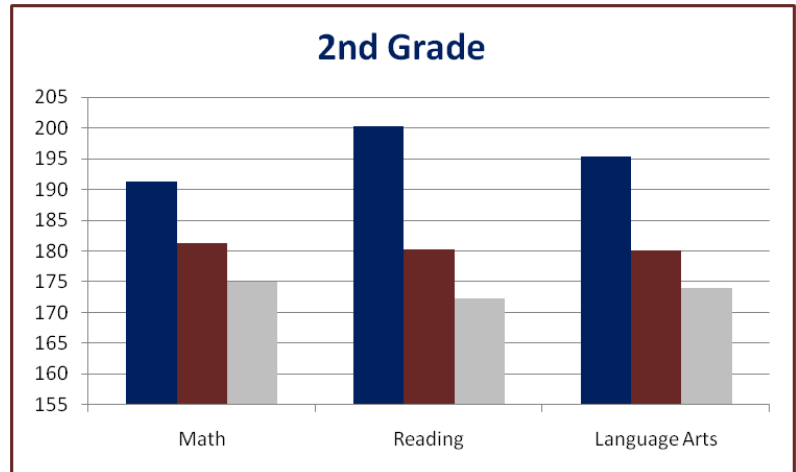

MOST HOLY TRINITY SCHOOL

Fall 2023 NWEA Results

Tests were issued and compiled by Northwest Evaluation Association. 5.1 million students from over 13,000 public and private schools in more than 2,700 school districts in 50 states were tested.

** The RIT Scale is a curriculum scale that uses individual item difficulty values to estimate student achievement.

MOST HOLY TRINITY SCHOOL

More Scores