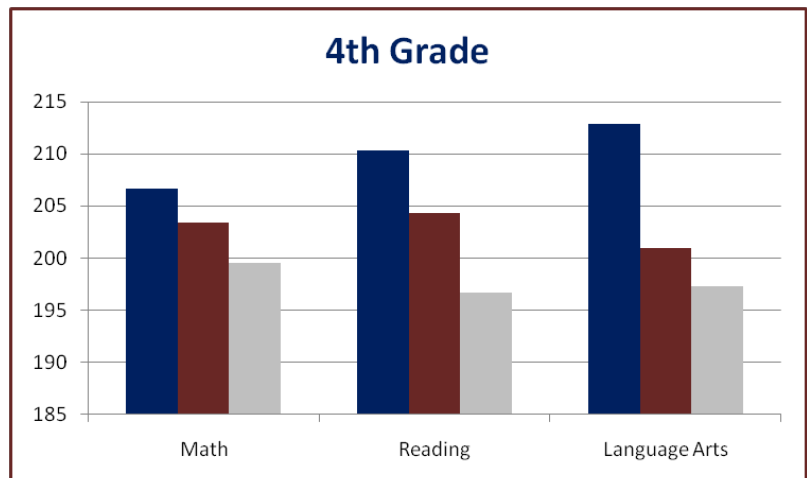

MOST HOLY TRINITY SCHOOL

Fall 2023 NWEA Results

Tests were issued and compiled by Northwest Evaluation Association. 5.1 million students from over 13,000 public and private schools in more than 2,700 school districts in 50 states were tested.

** The RIT Scale is a curriculum scale that uses individual item difficulty values to estimate student achievement.

MOST HOLY TRINITY SCHOOL

More Scores