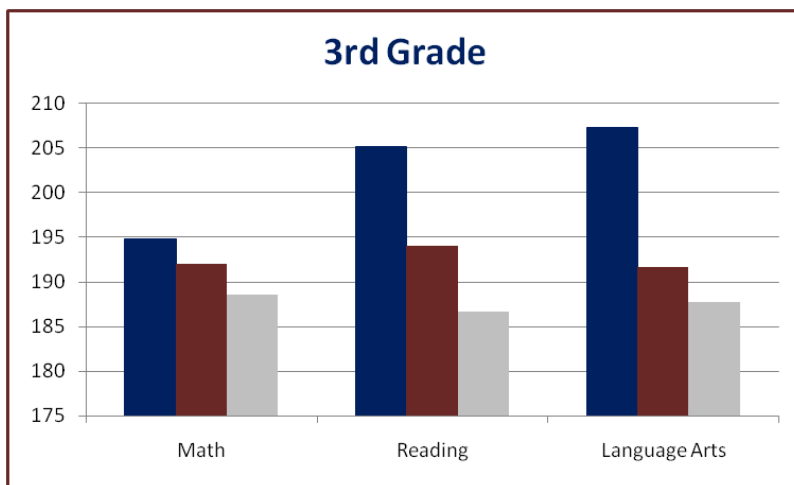

MOST HOLY TRINITY SCHOOL

Fall 2023 NWEA Results

Tests were issued and compiled by Northwest Evaluation Association. 5.1 million students from over 13,000 public and private schools in more than 2,700 school districts in 50 states were tested.

** The RIT Scale is a curriculum scale that uses individual item difficulty values to estimate student achievement.

MOST HOLY TRINITY SCHOOL

More Scores