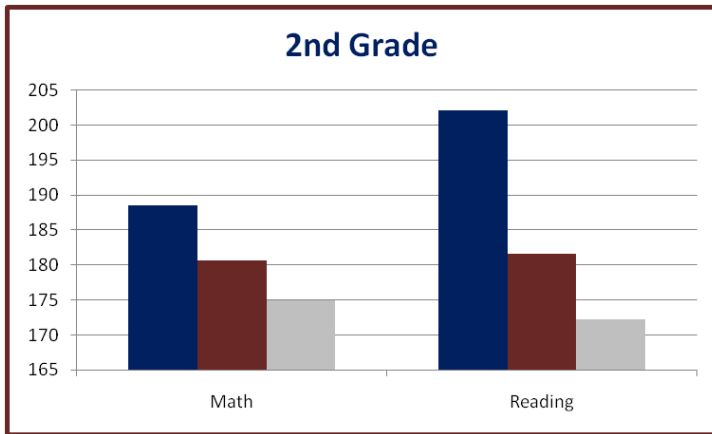

MOST HOLY TRINITY SCHOOL

Fall 2024 NWEA Results

Tests were issued and compiled by Northwest Evaluation Association. 5.1 million students from over 13,000 public and private schools in more than 2,700 school districts in 50 states were tested.

** The RIT Scale is a curriculum scale that uses individual item difficulty values to estimate student achievement.

MOST HOLY TRINITY SCHOOL

More Scores