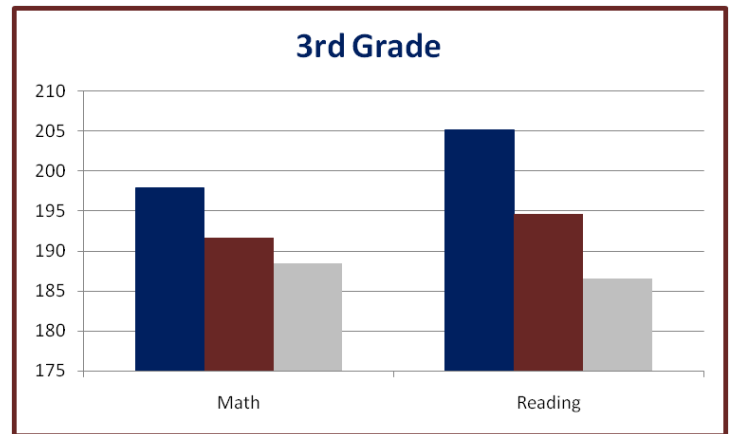

MOST HOLY TRINITY SCHOOL

Fall 2024 NWEA Results

Tests were issued and compiled by Northwest Evaluation Association. 5.1 million students from over 13,000 public and private schools in more than 2,700 school districts in 50 states were tested.

** The RIT Scale is a curriculum scale that uses individual item difficulty values to estimate student achievement.

MOST HOLY TRINITY SCHOOL

More Scores