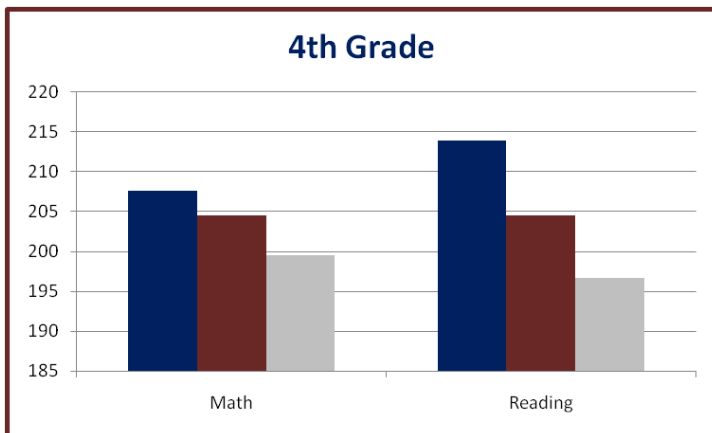

MOST HOLY TRINITY SCHOOL

Fall 2024 NWEA Results

Tests were issued and compiled by Northwest Evaluation Association. 5.1 million students from over 13,000 public and private schools in more than 2,700 school districts in 50 states were tested.

** The RIT Scale is a curriculum scale that uses individual item difficulty values to estimate student achievement.

MOST HOLY TRINITY SCHOOL

More Scores