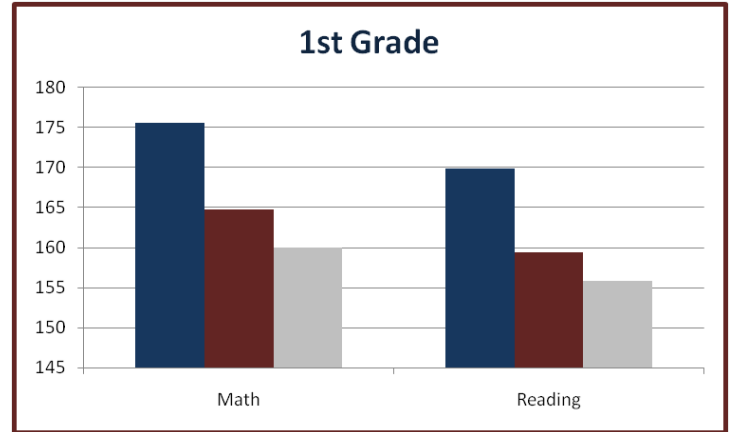

MOST HOLY TRINITY SCHOOL

Fall 2024 NWEA Results

Tests were issued and compiled by Northwest Evaluation Association. 5.1 million students from over 13,000 public and private schools in more than 2,700 school districts in 50 states were tested.

** The RIT Scale is a curriculum scale that uses individual item difficulty values to estimate student achievement.

MOST HOLY TRINITY SCHOOL

More Scores