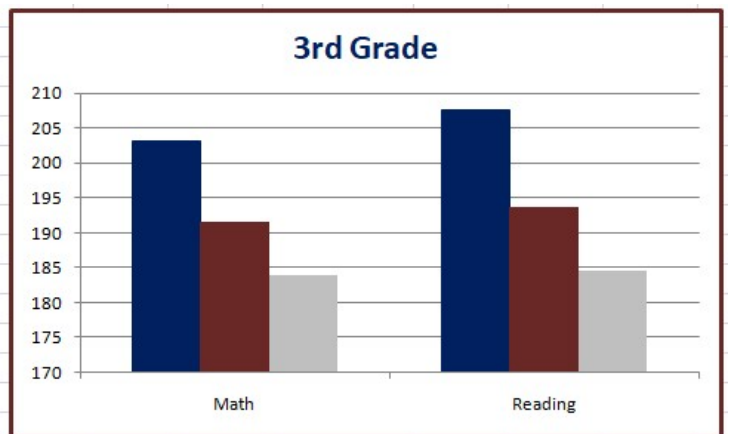

MOST HOLY TRINITY SCHOOL

Fall 2025 NWEA Results

Tests were issued and compiled by Northwest Evaluation Association. Roughly 7 million students from over 20,000 public and private schools in more than 50,000 school districts in 50 states were tested.

** The RIT Scale is a curriculum scale that uses individual item difficulty values to estimate student achievement.

MOST HOLY TRINITY SCHOOL

More Scores