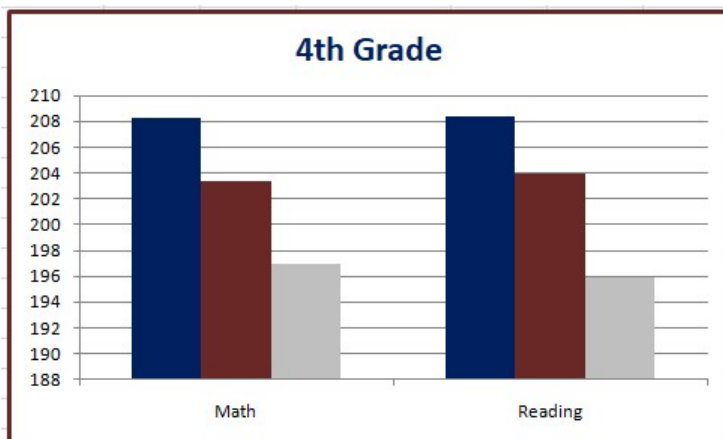

MOST HOLY TRINITY SCHOOL

Fall 2025 NWEA Results

Tests were issued and compiled by Northwest Evaluation Association. Roughly 7 million students from over 20,000 public and private schools in more than 50,000 school districts in 50 states were tested.

** The RIT Scale is a curriculum scale that uses individual item difficulty values to estimate student achievement.

MOST HOLY TRINITY SCHOOL

More Scores