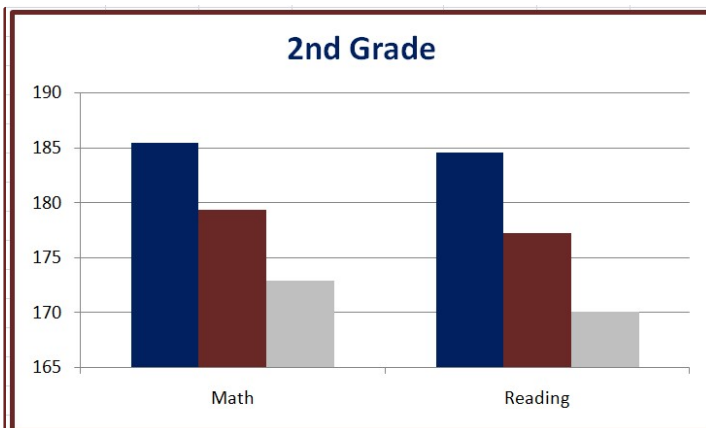

MOST HOLY TRINITY SCHOOL

Fall 2025 NWEA Results

Tests were issued and compiled by Northwest Evaluation Association. Roughly 7 million students from over 20,000 public and private schools in more than 50,000 school districts in 50 states were tested.

** The RIT Scale is a curriculum scale that uses individual item difficulty values to estimate student achievement.

MOST HOLY TRINITY SCHOOL

More Scores