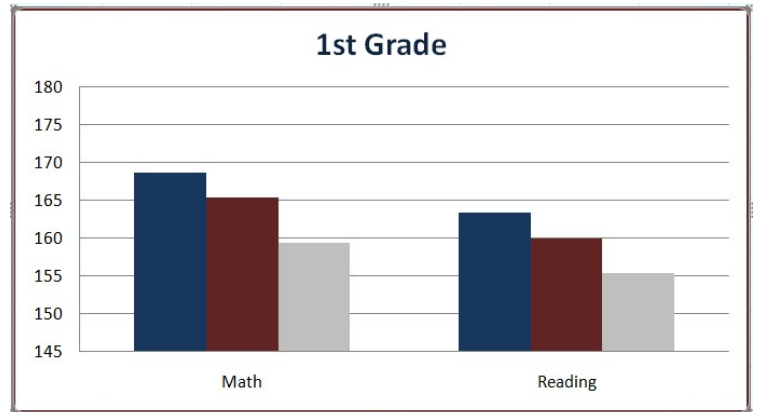

MOST HOLY TRINITY SCHOOL

Fall 2025 NWEA Results

Tests were issued and compiled by Northwest Evaluation Association. Roughly 7 million students from over 20,000 public and private schools in more than 50,000 school districts in 50 states were tested.

** The RIT Scale is a curriculum scale that uses individual item difficulty values to estimate student achievement.

MOST HOLY TRINITY SCHOOL

More Scores