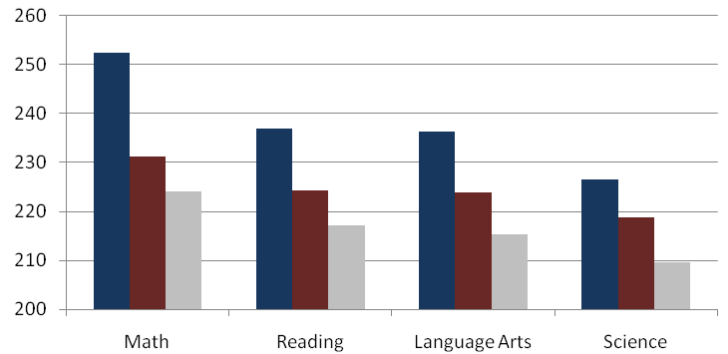

** The RIT Scale is a curriculum scale that uses individual item difficulty values to estimate student achievement.

MOST HOLY TRINITY SCHOOL

More Scores

5th Grade

6th Grade

7th Grade

8th Grade

- MHT School
- Lansing Diocese
- National Norms