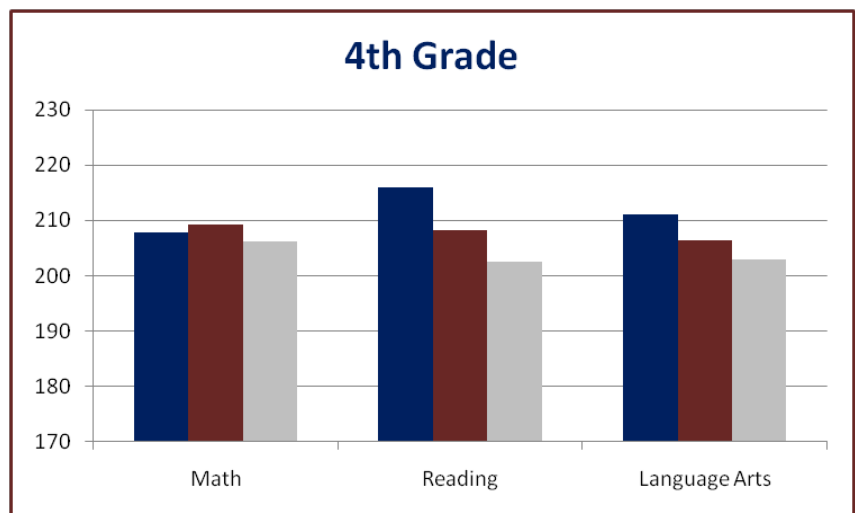

MOST HOLY TRINITY SCHOOL

Winter 2024 NWEA Results

Tests were issued and compiled by Northwest Evaluation Association. 5.1 million students from over 13,000 public and private schools in more than 2,700 school districts in 50 states were tested.

** The RIT Scale is a curriculum scale that uses individual item difficulty values to estimate student achievement.

MOST HOLY TRINITY SCHOOL

More Scores

5th Grade

6th Grade

7th Grade

8th Grade

- MHT School
- Lansing Diocese
- National Norms