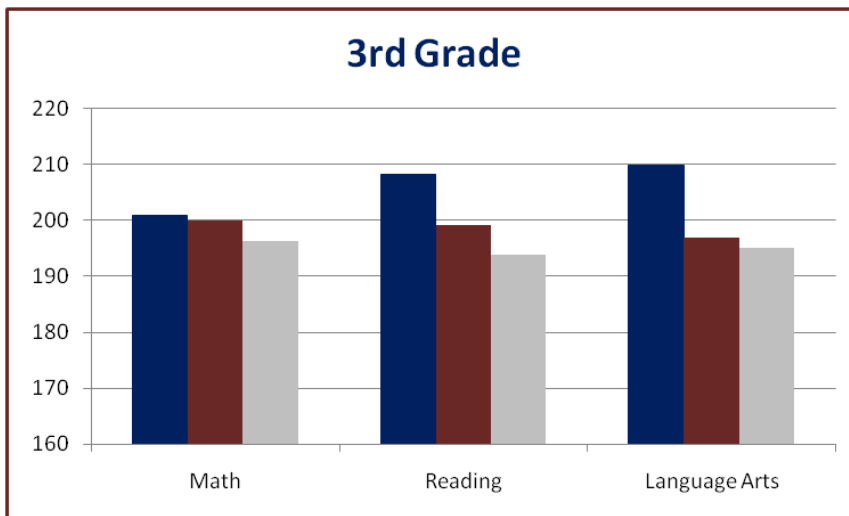

MOST HOLY TRINITY SCHOOL

Winter 2024 NWEA Results

Tests were issued and compiled by Northwest Evaluation Association. 5.1 million students from over 13,000 public and private schools in more than 2,700 school districts in 50 states were tested.

** The RIT Scale is a curriculum scale that uses individual item difficulty values to estimate student achievement.

MOST HOLY TRINITY SCHOOL

More Scores

5th Grade

6th Grade

7th Grade

8th Grade

- MHT School
- Lansing Diocese
- National Norms