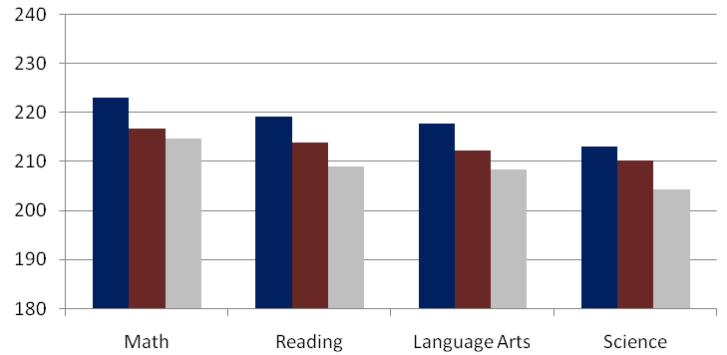

** The RIT Scale is a curriculum scale that uses individual item difficulty values to estimate student achievement.

MOST HOLY TRINITY SCHOOL

More Scores

5th Grade

6th Grade

7th Grade

8th Grade

- MHT School
- Lansing Diocese
- National Norms