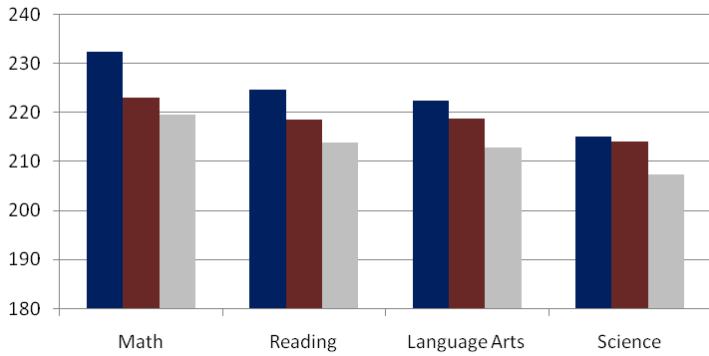

** The RIT Scale is a curriculum scale that uses individual item difficulty values to estimate student achievement.

MOST HOLY TRINITY SCHOOL

More Scores

5th Grade

6th Grade

7th Grade

8th Grade

- MHT School
- Lansing Diocese
- National Norms