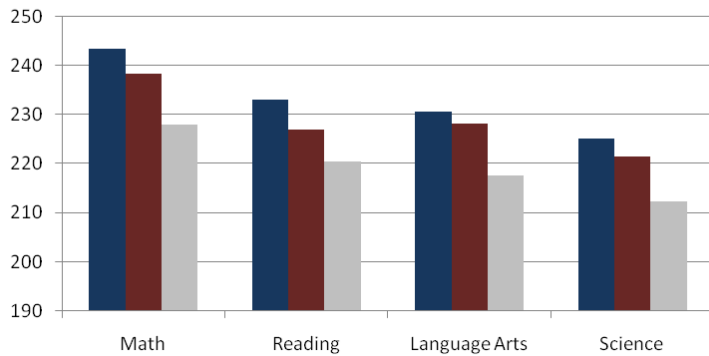

** The RIT Scale is a curriculum scale that uses individual item difficulty values to estimate student achievement.

MOST HOLY TRINITY SCHOOL

More Scores

5th Grade

6th Grade

7th Grade

8th Grade

- MHT School
- Lansing Diocese
- National Norms