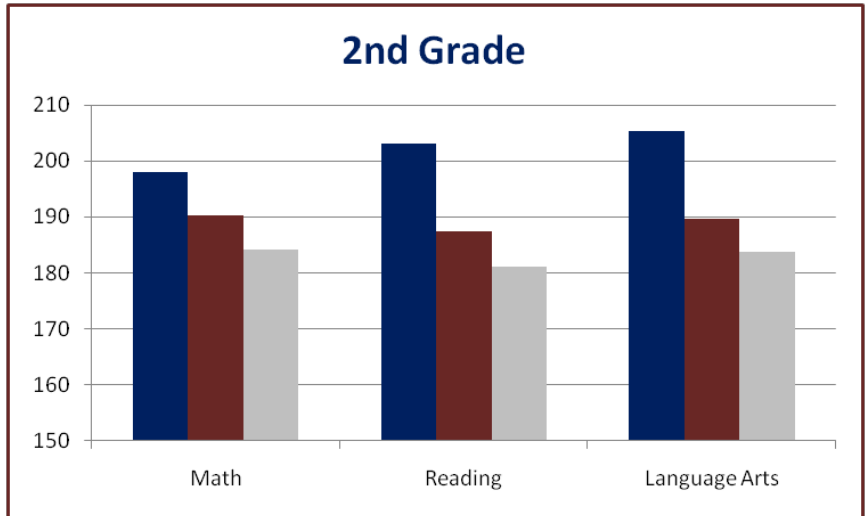

MOST HOLY TRINITY SCHOOL

Winter 2024 NWEA Results

Tests were issued and compiled by Northwest Evaluation Association. 5.1 million students from over 13,000 public and private schools in more than 2,700 school districts in 50 states were tested.

** The RIT Scale is a curriculum scale that uses individual item difficulty values to estimate student achievement.

MOST HOLY TRINITY SCHOOL

More Scores

5th Grade

6th Grade

7th Grade

8th Grade

- MHT School
- Lansing Diocese
- National Norms