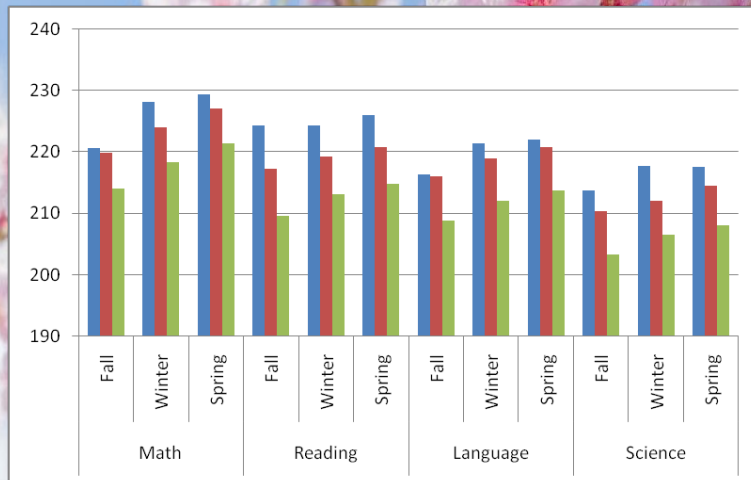

■ MHT Grade Level Mean RIT
■ Lansing Diocese Grade Level Mean RIT
■ Norm Grade Level Mean RIT

3rd Grade

4th Grade

Tests were issued and compiled by Northwest Evaluation Association. 5.1 million students from over 13,000 public and private schools in more than 2,700 school districts in 50 states were tested.

** The RIT Scale is a curriculum scale that uses individual item difficulty values to estimate student achievement.

More Test Scores...

5th Grade

6th Grade

7th Grade

8th Grade