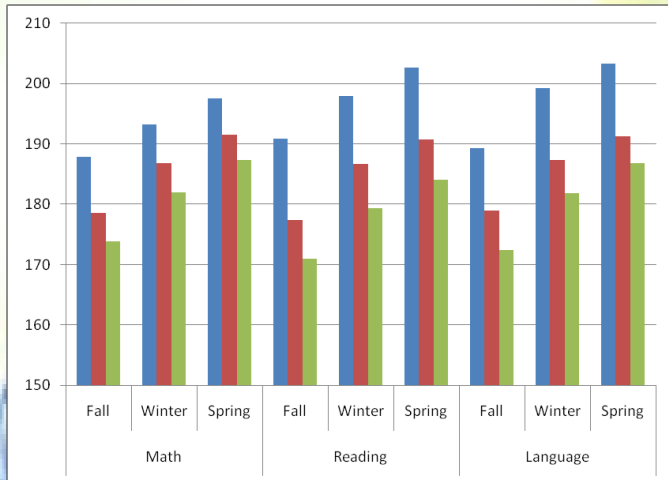

TEST SCORES ARE IN!

MHT School NWEA testing results—Spring 2022

Your legacy of excellence continues.

Most Holy Trinity School

2nd Grade

Thank you faculty, staff, students and parents for your continued hard work and support!

■ MHT Grade Level Mean RIT
■ Lansing Diocese Grade Level Mean RIT
■ Norm Grade Level Mean RIT