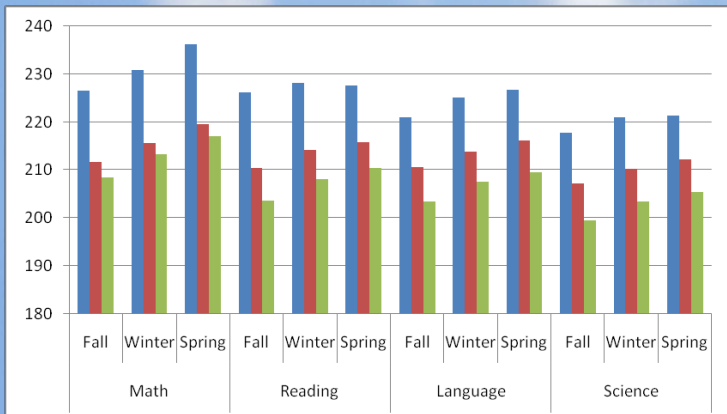

** The RIT Scale is a curriculum scale that uses individual item difficulty values to estimate student achievement.

More Test Scores...

5th Grade

6th Grade

7th Grade

8th Grade