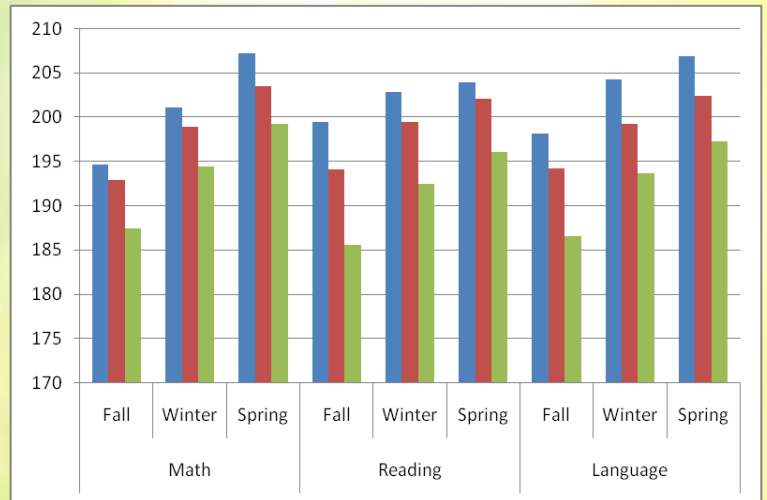

TEST SCORES ARE IN!

MHT School NWEA testing results—Spring 2022

Your legacy of excellence continues.

Most Holy Trinity School

2nd Grade

Thank you faculty, staff, students and parents for your continued hard work and support!

■ MHT Grade Level Mean RIT
■ Lansing Diocese Grade Level Mean RIT
■ Norm Grade Level Mean RIT

3rd Grade

4th Grade

Tests were issued and compiled by Northwest Evaluation Association. 5.1 million students from over 13,000 public and private schools in more than 2,700 school districts in 50 states were tested.

** The RIT Scale is a curriculum scale that uses individual item difficulty values to estimate student achievement.