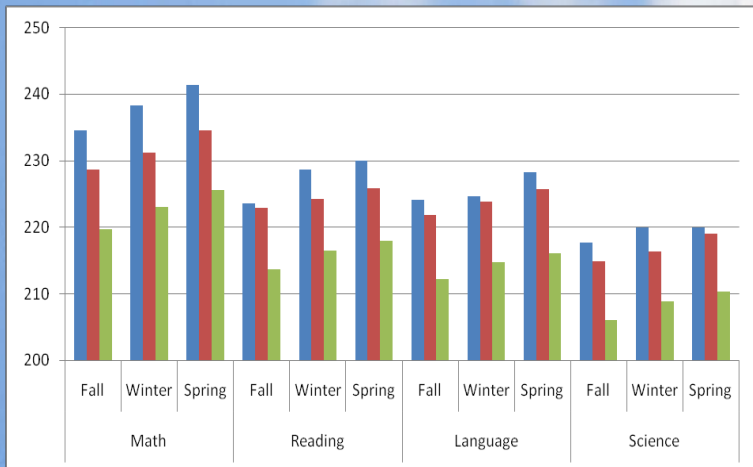

** The RIT Scale is a curriculum scale that uses individual item difficulty values to estimate student achievement.

More Test Scores...

5th Grade

6th Grade

7th Grade

8th Grade