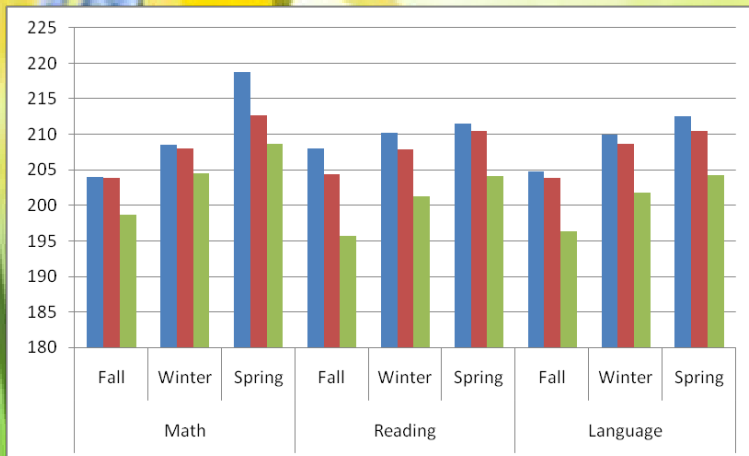

4th Grade

Tests were issued and compiled by Northwest Evaluation Association. 5.1 million students from over 13,000 public and private schools in more than 2,700 school districts in 50 states were tested.

** The RIT Scale is a curriculum scale that uses individual item difficulty values to estimate student achievement.