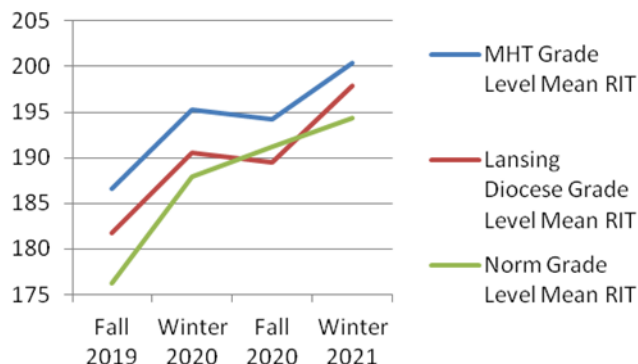

3rd Grade Math