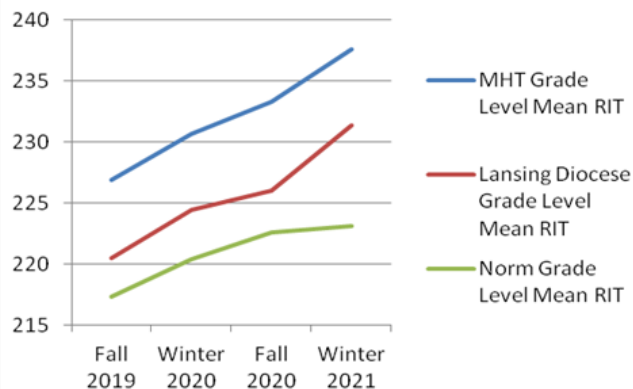

7th Grade Math